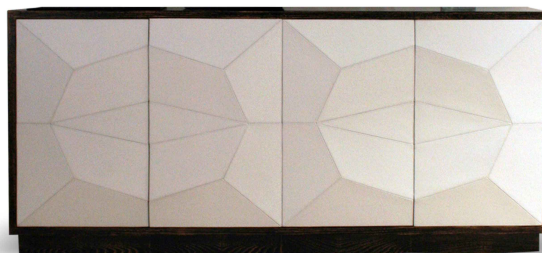

P. 58 cm | depth. 22,8"

A. 75 cm | height. 29,5"

ÉLITE
SOFA

L. 250 cm | width. 98,4"

P. 93 cm | depth. 36,6"

A. 65 cm | height. 25,5"

GRENADE
PUFF | FOOTSTOOL

Diametro. 120 cm | Diameter. 98,4"

P. 93 cm | depth. 47,2"

BEETHOVEN

MESA | TABLE

L. 200 cm | width. 78,7"

P. 95 cm | depth. 37,4"

A. 80 cm | height. 31,4"

MOZART

MESA | TABLE

L. 125 cm | width. 49,2"

P. 40 cm | depth. 15,7"

A. 140 cm | height. 55,1"

LOOK
APARADOR | SIDEBORD

L. 200 cm | width. 78,7"
P. 50 cm | depth. 19,6"
A. 95 cm | height. 37,4"

ÉLITE

LOOK

PINEAPPLE