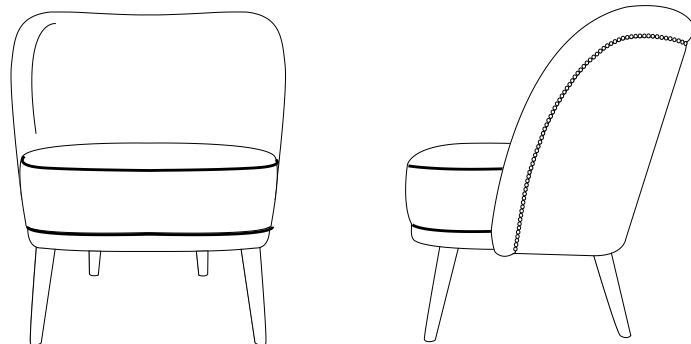

ALEGRE

MAPLE I ARMCHAIR

L. 82 cm | width. 32,2"

P. 70 cm | depth. 27,5"

A. 80 cm | height. 31,4"

LITTLE

CADEIRÃO | ARMCHAIR

L. 66 cm | width. 25,9"

P. 58 cm | depth. 22,8"

A. 75 cm | height. 29,5"

ÉLITE
SOFA

L. 250 cm | width. 98,4"

P. 93 cm | depth. 36,6"

A. 65 cm | height. 25,5"

GRENADE
PUFF | FOOTSTOOL

Diametro. 120 cm | Diameter. 98,4"

P. 93 cm | depth. 47,2"

BEETHOVEN

MESA | TABLE

L. 200 cm | width. 78,7"

P. 95 cm | depth. 37,4"

A. 80 cm | height. 31,4"

MOZART

MESA | TABLE

L. 125 cm | width. 49,2"

P. 40 cm | depth. 15,7"

A. 140 cm | height. 55,1"

LOOK
APARADOR | SIDEBORD

L. 200 cm | width. 78,7"
P. 50 cm | depth. 19,6"
A. 95 cm | height. 37,4"

ÉLITE

LOOK

PINEAPPLE