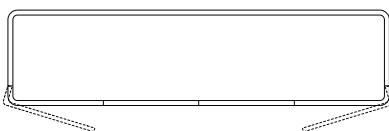

## AFONSO | SIDEBOARD

American walnut, marble, and casted brass. It's inlaid marquetry in reference to M.C. Esher art, better-known for its "impossible" woodcuts, the exploration of the infinity and metamorphoses.

### DIMENSIONS

Width: 200 cm / 78,7"

Depth: 50 cm / 19,6"

Height: 80 cm / 31,5"

Special sizes subject to price change.