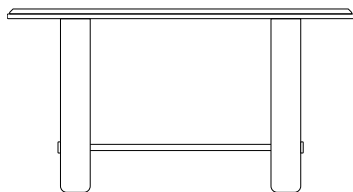

FEATURED FINISHES

Structure: Oakwood
Interior: Stone Grey, satin varnish
Metal: Polished Brass
Marble: Carrara

DIMENSIONS

Width: 140 cm / 55"

Depth: 40 cm / 15,7"

Height: 76 cm / 30"

Special sizes subject to price change.

PRODUCTION TIME

Production time is between 6 to 8 week for Larforma collection, 8-10 for bespoke pieces.

Shipment is not included.